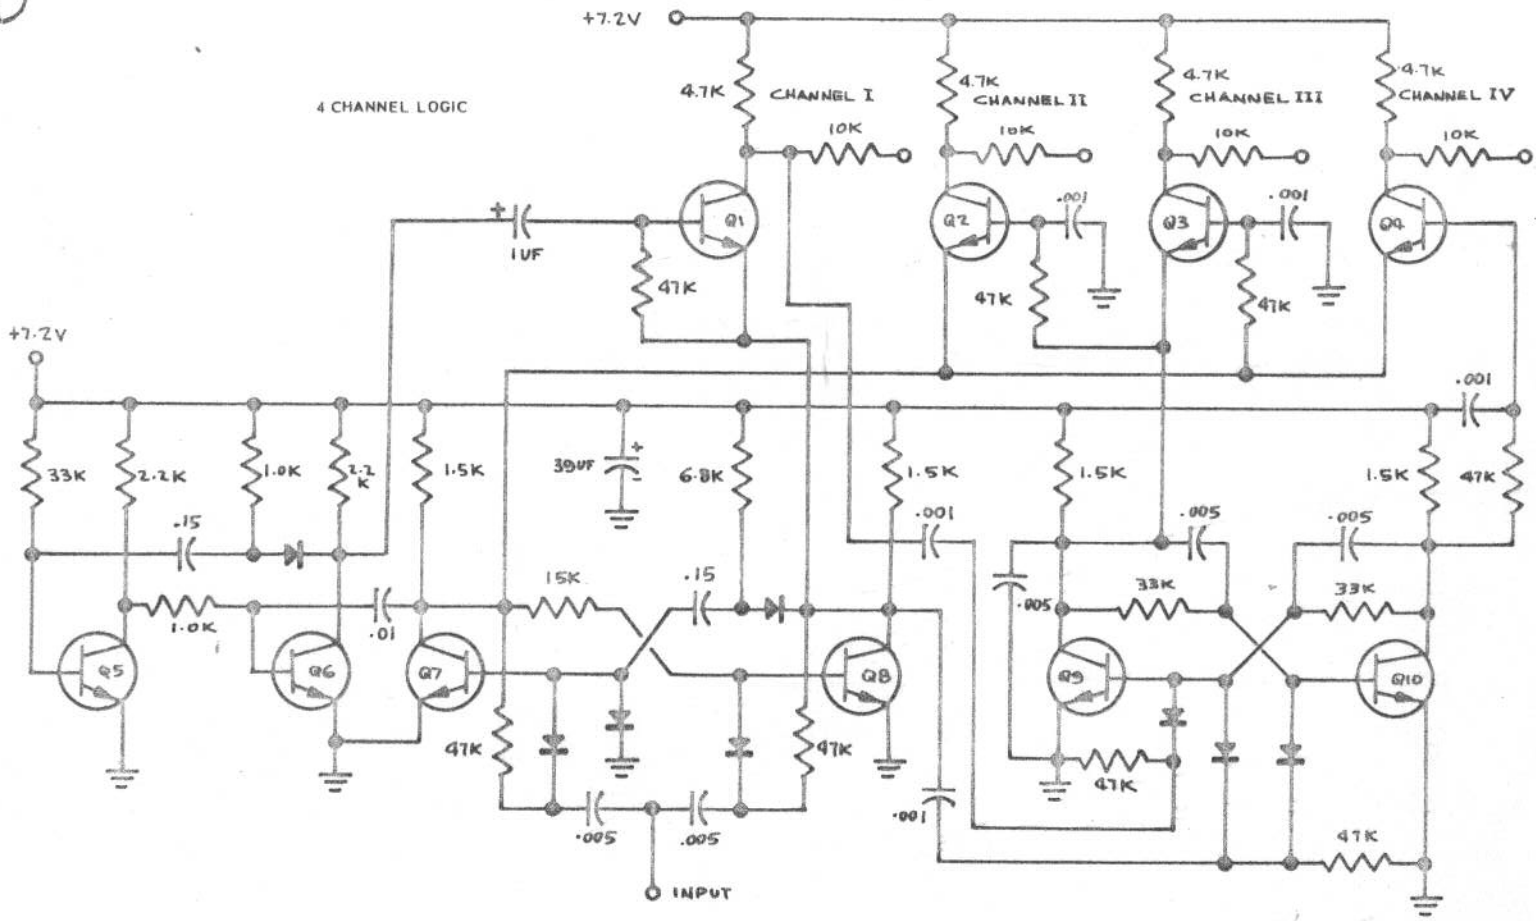

SYSTEMS, INC.

2519 LEE AVENUE, SOUTH EL MONTE, CALIFORNIA

Kraft