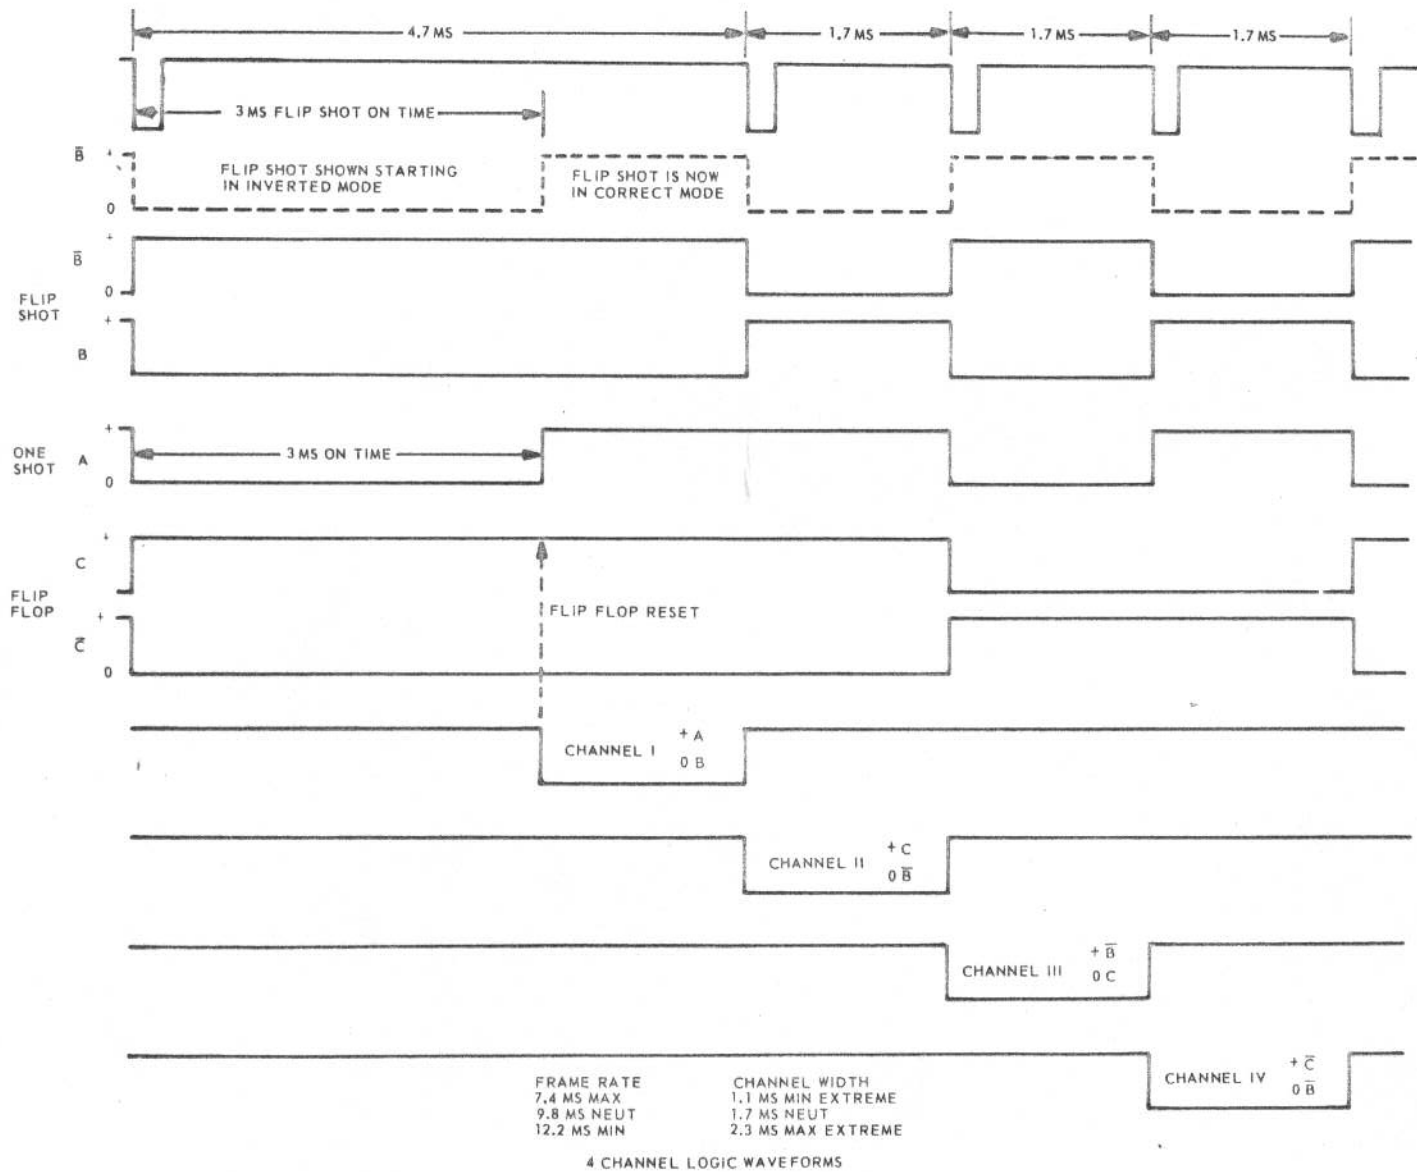

KP-4 VARIABLE FRAME RATE TX 1964-65

SYSTEMS, INC. 2519 LEE AVENUE, SOUTH EL MONTE, CALIFORNIA

Krafft

SUPERHETERODYNE RECEIVER, AMPLIFIER, LIMITER & INTEGRATOR

SYSTEMS, INC.

2519 LEE AVENUE, SOUTH EL MONTE, CALIFORNIA

Kraft

SYSTEMS, INC. 2519 LEE AVENUE, SOUTH EL MONTE, CALIFORNIA

Kraft

SYSTEMS, INC. 2519 LEE AVENUE, SOUTH EL MONTE, CALIFORNIA

Krafft

BLOCK DIAGRAM

KPS-6

METAL CAN - LINEAR RACK