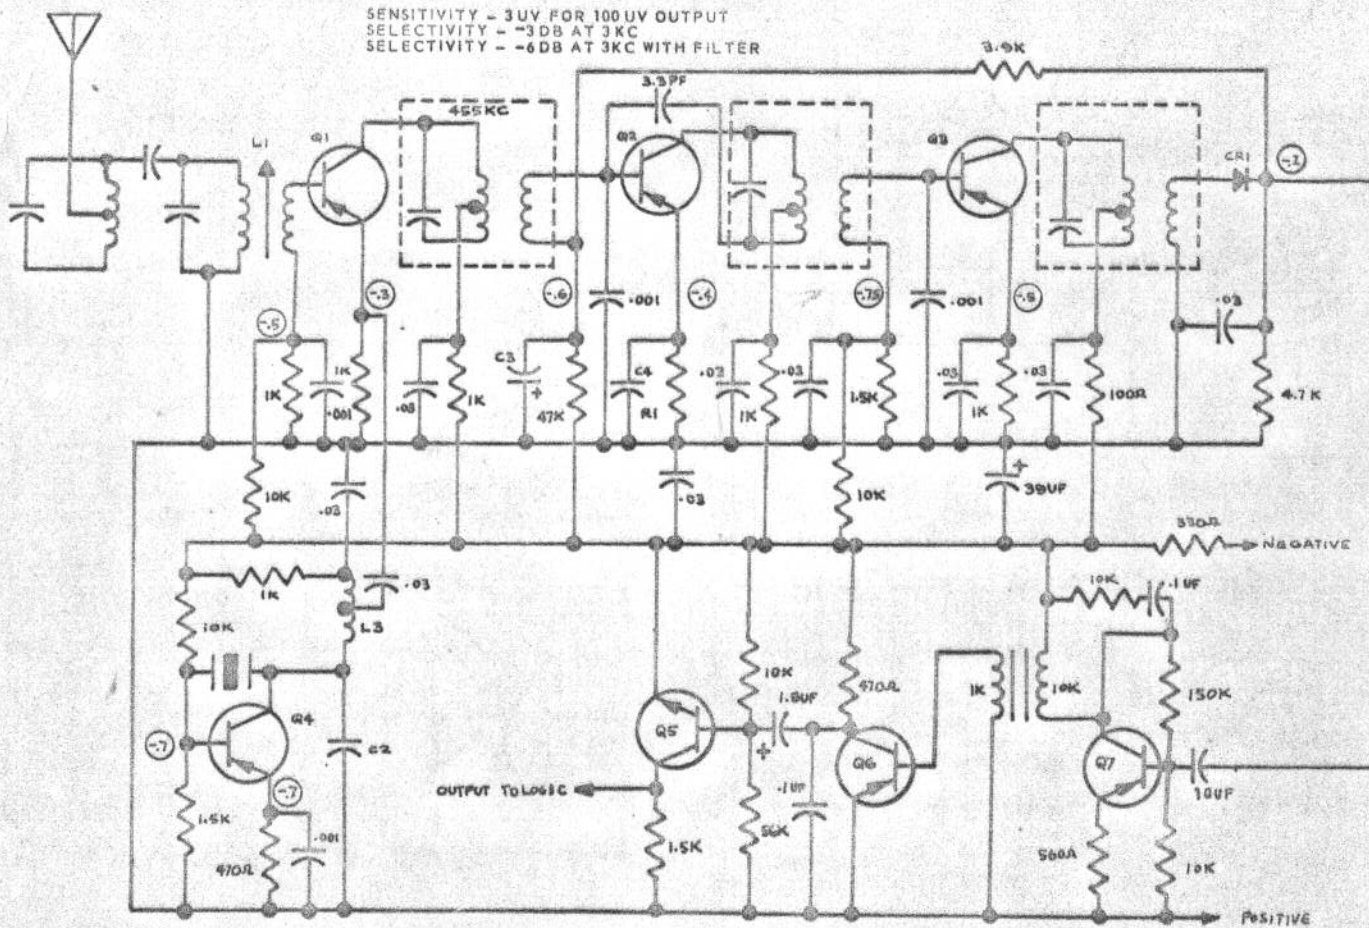

KP-4 VARIABLE FRAME RATE TX 1964-65

SYSTEMS, INC. 2519 LEE AVENUE, SOUTH EL MONTE, CALIFORNIA

Krafft

SUPERHETERODYNE RECEIVER, AMPLIFIER, LIMITER & INTEGRATOR

SYSTEMS, INC.

2519 LEE AVENUE, SOUTH EL MONTE, CALIFORNIA

Kraft

SYSTEMS, INC. 2519 LEE AVENUE, SOUTH EL MONTE, CALIFORNIA

Kraft

SYSTEMS, INC. 2519 LEE AVENUE, SOUTH EL MONTE, CALIFORNIA

Krafft

BLOCK DIAGRAM

KPS-6

METAL CAN - LINEAR RACK