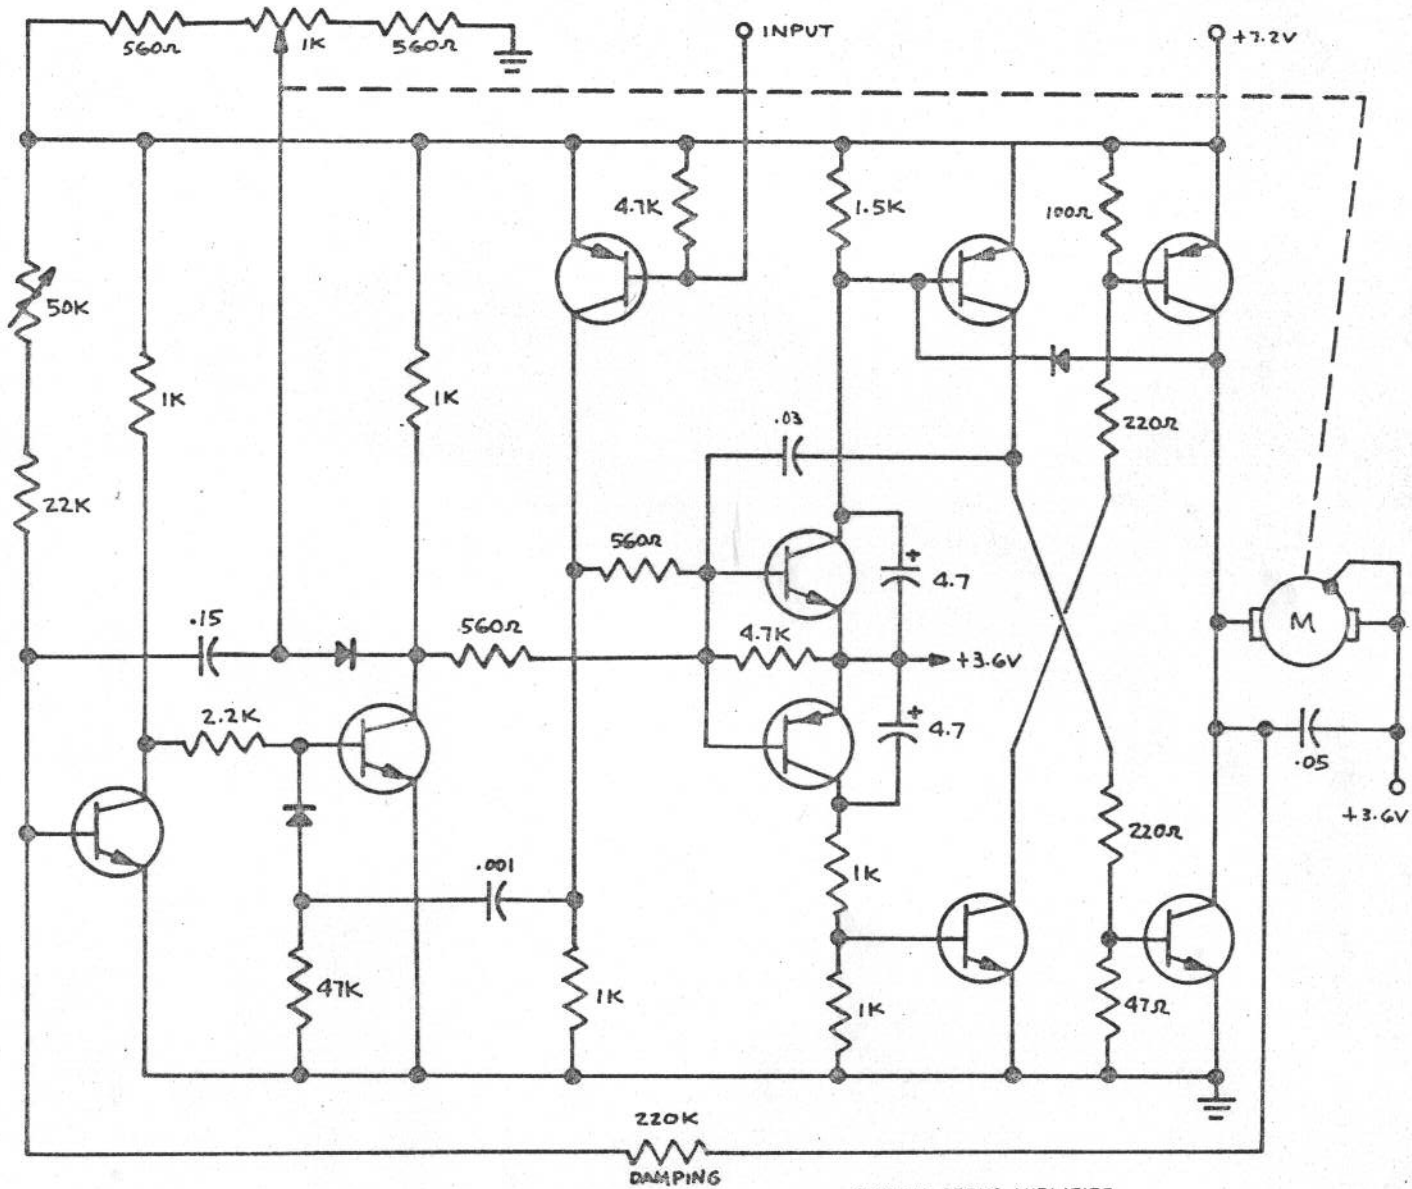

KPS-6

METAL CAN - LINEAR RACK

Krafft

SYSTEMS, INC.

2519 LEE AVENUE, SOUTH EL MONTE, CALIFORNIA

DIGITAL SERVO AMPLIFIER