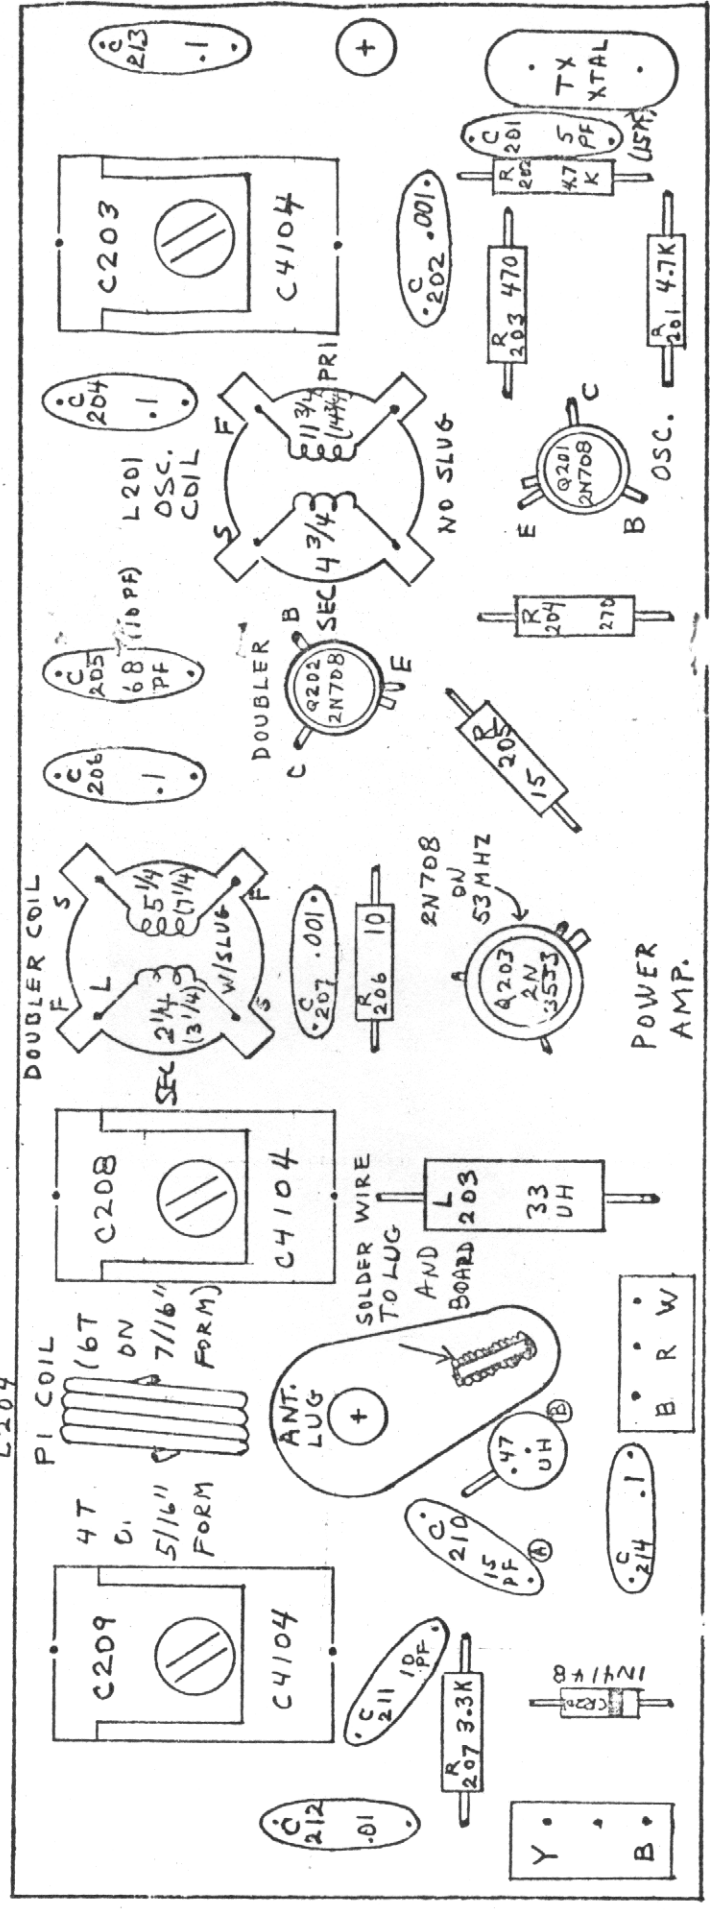

1976

72 MAHZ TX RF SECTION

MODEL

8/11/75

TO METER FEMALE PLUG

MALE PLUG (MOD.) TO LOGIC

POWER AMP.