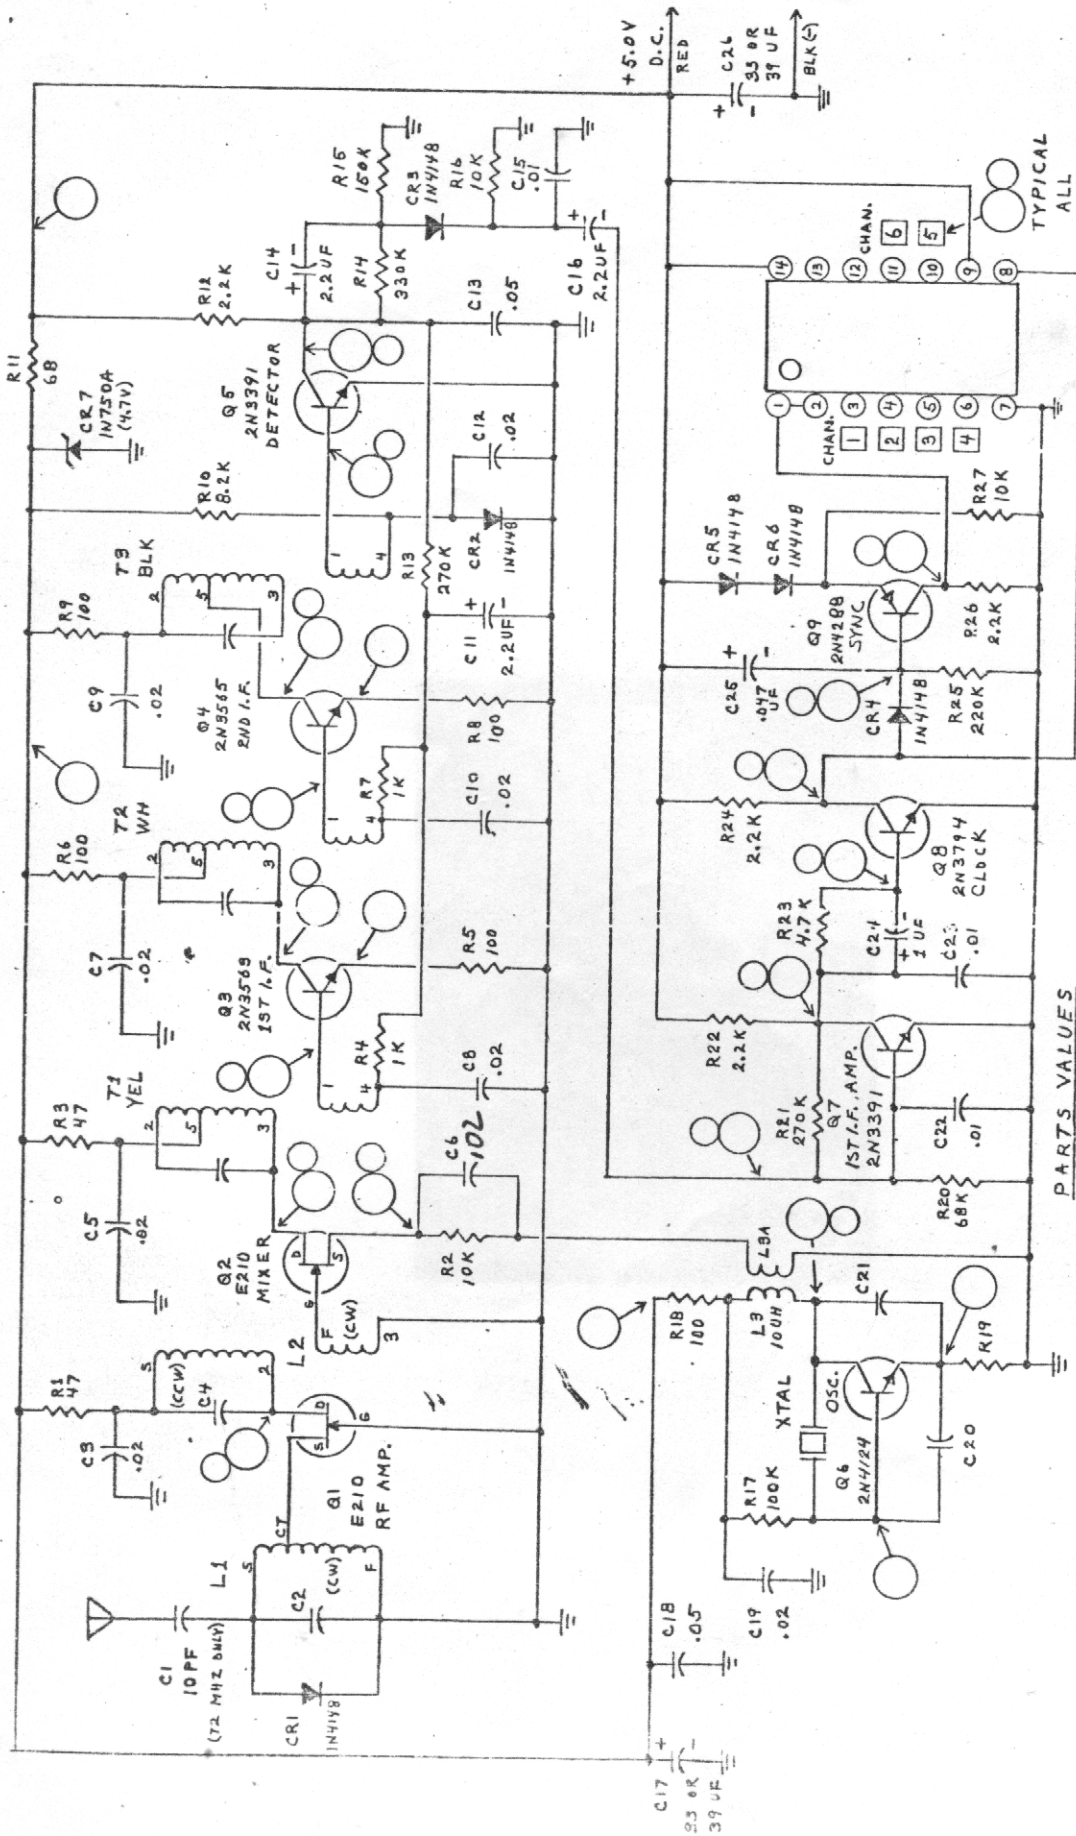

1976 540R(6) TX

8/6/75

PARTS VALUES

ITEM	27 MHZ	72 MHZ
C1	*OMIT	10 PF
C2	47 PF	12 PF
C4	47 PF	20 PF
C20	20 PF	10 PF
C21	15 PF	10 PF
R19	1.5K	470
L1	6 1/2 - 1 1/4	4 1/2 - 1 1/4
L2	10 1/4 - 1 1/4	5 1/4 - 6 1/4

TYPICAL ALL CHANNELS